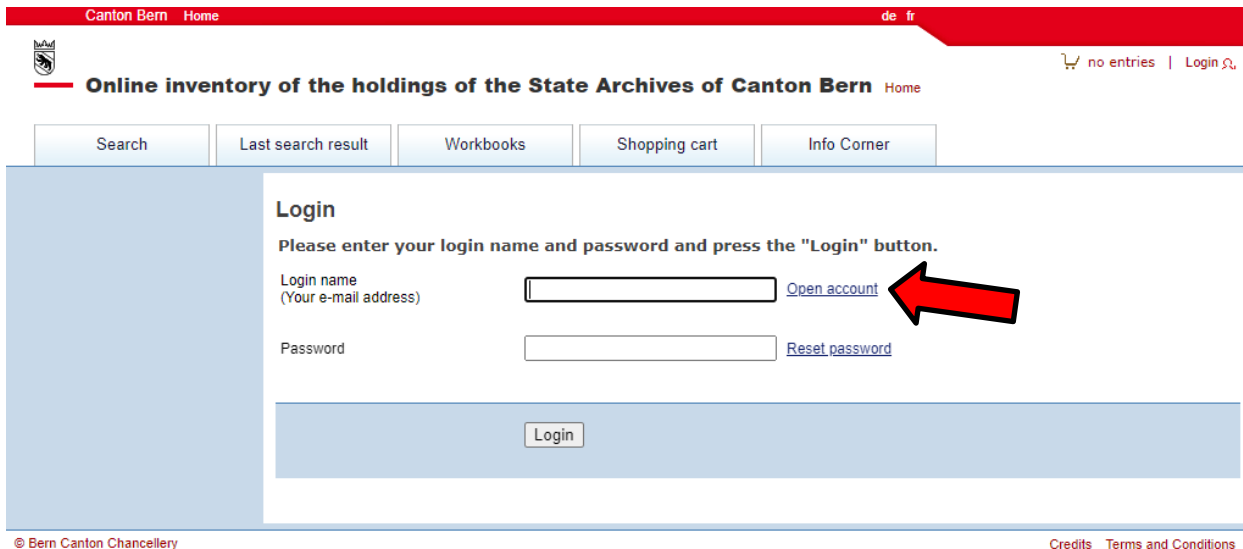

3. Complete the form. Please note that the password must meet the following criteria:
  - At least 8 characters
  - Include upper- and lower-case letters
  - Include numbers
  - Include special characters (e.g. % ? &)
  - Do not include spaces

Accept the user regulations and then click on 'Create'.